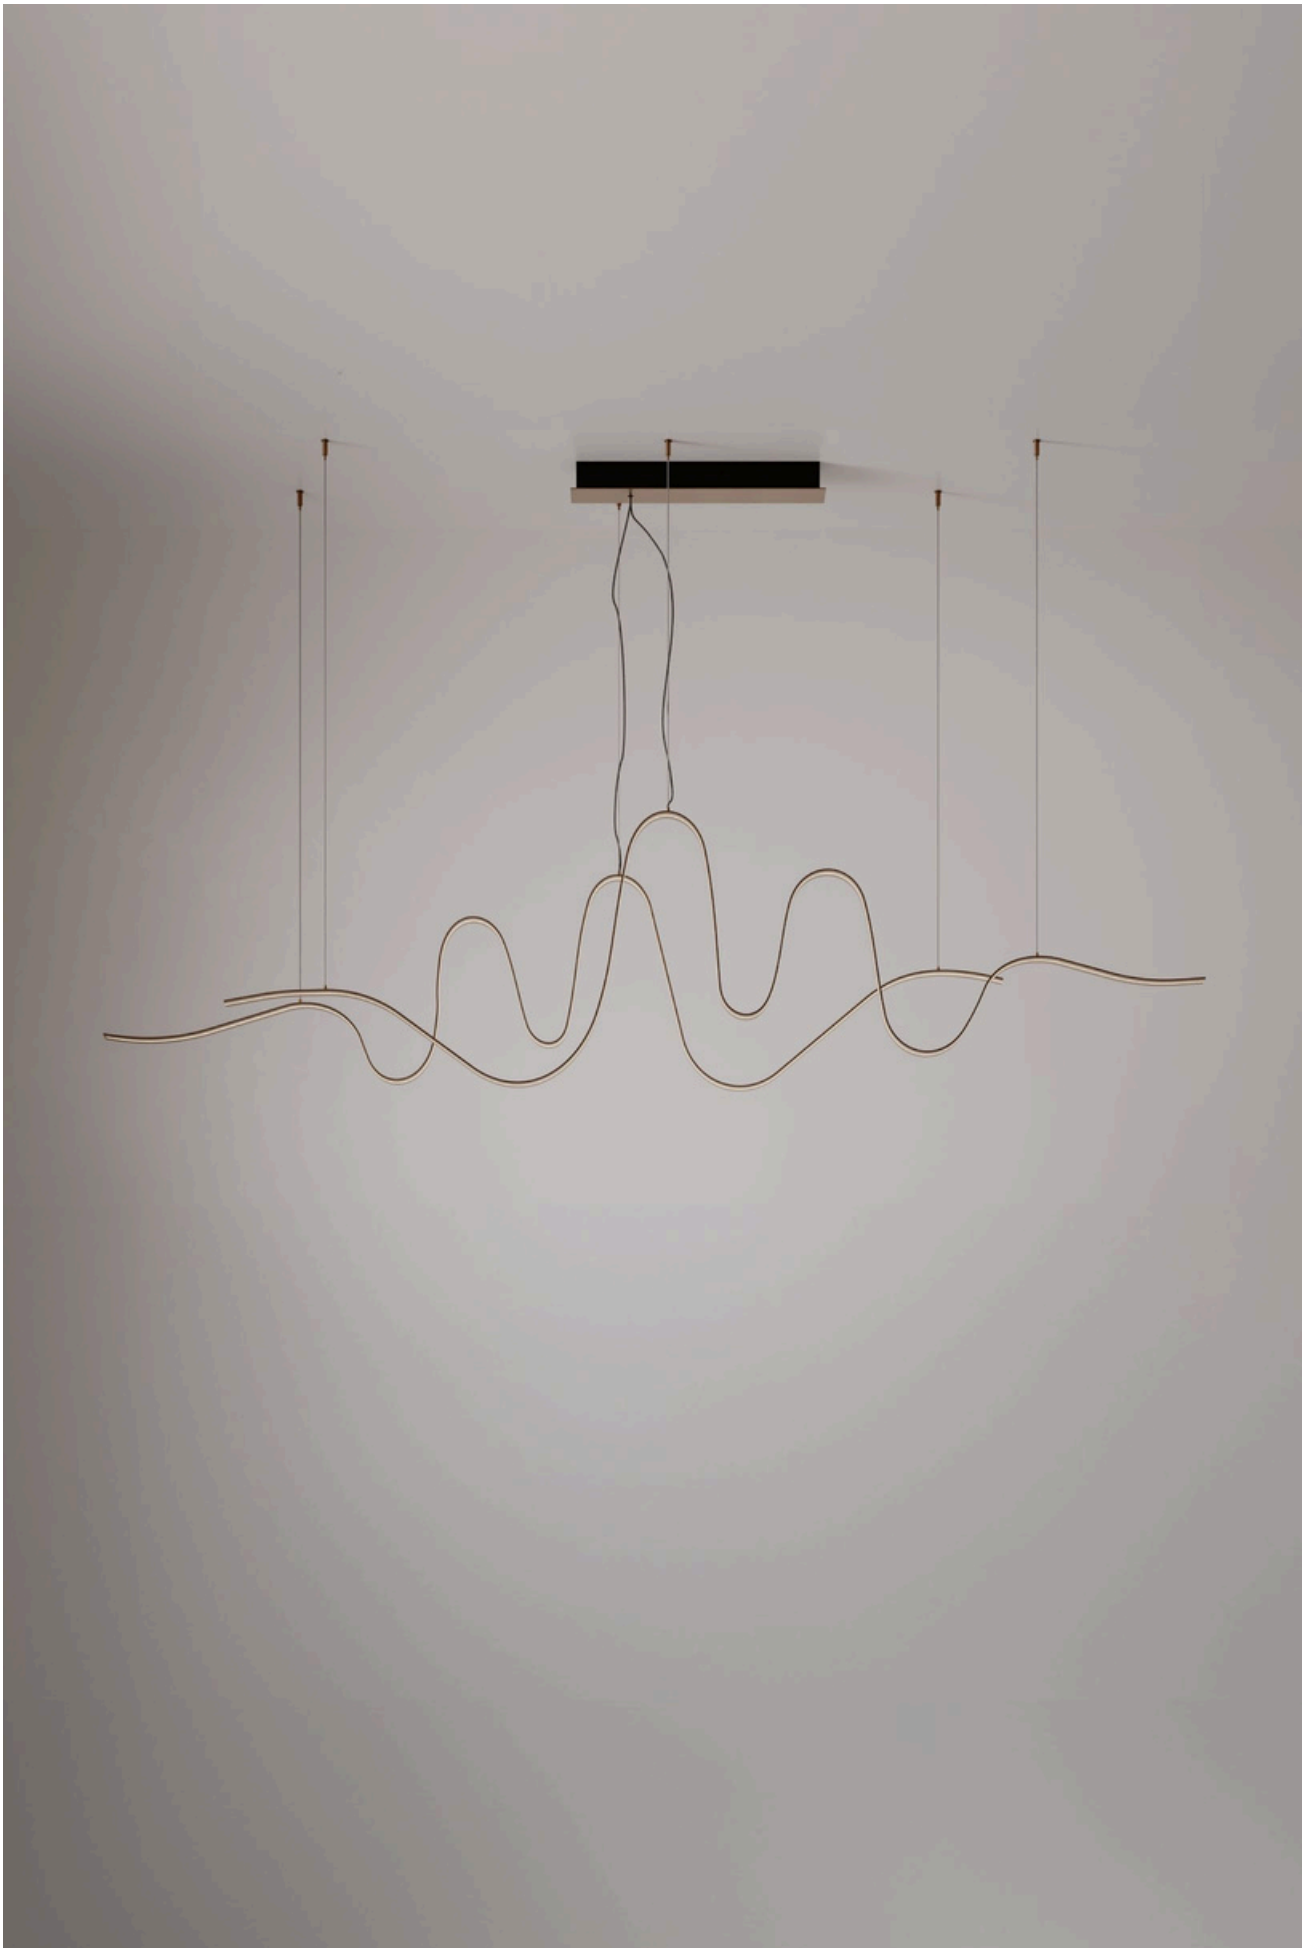

LUISANCE

VENICEM

**DESCRIPTION** The intangibility of light converses with the materiality of metal. Bissa Suspension is a lamp that is characterized by an evocative délabré burnished brass structure supported by adjustable steel cables. A Strip LED runs through the sinuous curves generating a trail of light that seems to be suspended in space.

<b>PRODUCTS DETAILS</b>	<p><b>FUNCTION</b> SUSPENSION INTERIOR DIFFUSED LIGHT STRIP</p> <p><b>LOCATION</b> LED 8W/m 2700°K 750lm/m CRI 90+ 24Vdc TOT.</p> <p><b>LIGHT EMISSION</b> = 45W 4238lm G 110 - 120 V / 220 - 240 V 50 -</p> <p><b>LIGHT SOURCE</b> 60Hz <b>TERMINAL BLOCK BALLAST INCLUDED</b> 250 cm (98"4) 250 cm (98"4)</p> <p><b>ENERGY EFFICIENCY</b></p> <p><b>RATED VOLTAGE</b></p> <p><b>FREQUENCY</b></p> <p><b>SUPPLY</b></p> <p><b>BALLAST</b></p> <p><b>WIRING CABLE LENGTH</b></p> <p><b>STEEL CABLE LENGTH</b></p> <p>DALI or TRIAC dimming kit available upon request</p>
-------------------------	---